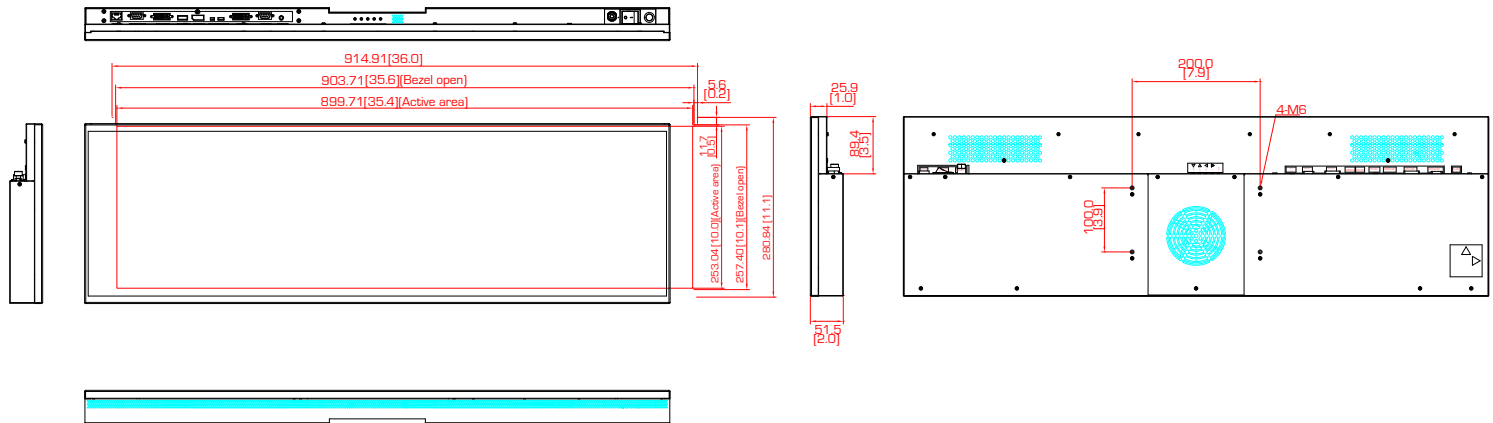

### 37" 3000 NITS HIGH BRIGHTNESS BAR TYPE LCD MODEL DS371BT4-V

#### PANEL

LCD Panel Type	37.5 inches LCD
Native Resolution	1920 x 540 (32 : 9)
Backlight	LED
Brightness	3000 nit
Default Color Temperature	D65 (6500 K)
Contrast Ratio	4,000:1
Color Depth	10 bits
Response Time	16 ms (Typ.)
Viewing Angle	178° / 178°
Light Life Time	50,000 hrs (Typ.)
Blackening Defect Free	Up to 110°C (230°F)
Panel Surface	AR, Haze25%, 3H

#### MECHANICAL SPECS

Bezel Width (T/B/L/R)	5.6 / 5.6 / 11.9 / 11.9 mm
Cabinet Color	Black
Monitor Dimension (LxHxD, w/o stand)	914.9 x 280.8 x 51.5 mm
Monitor Weight (set/package)	9 kg / 12.5 kg
VESA Mounting (dimension)	200 x 100 mm
Orientation	Portrait/ Landscape